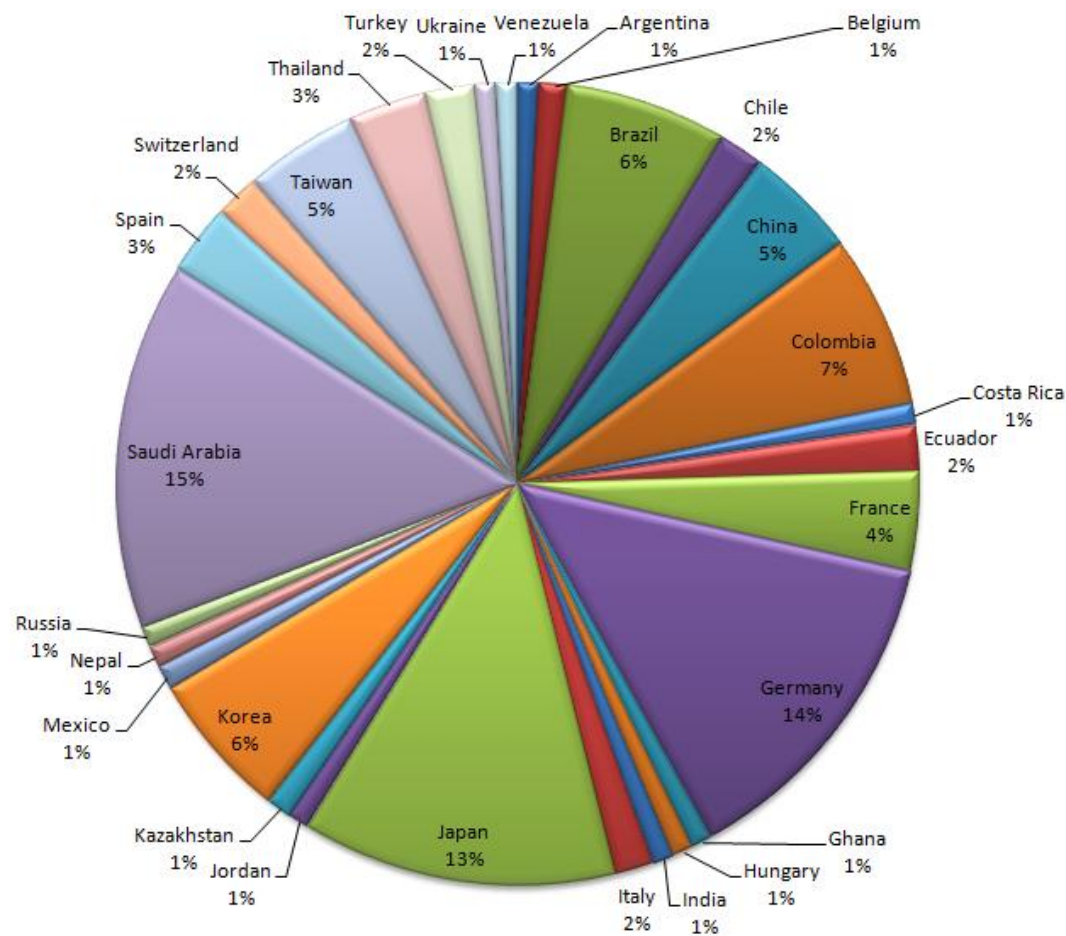

Virtual Tour

Click the image to take the tour

International Atmosphere

- You will feel like a part of the international community
- We host students from over 25 different countries

This is a sample of the spread of nationalities at LSI Brisbane. (percentages vary throughout the year)