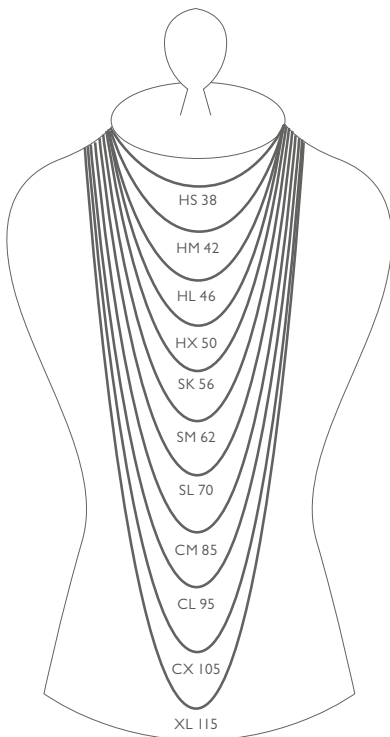

Your perfect FIT

LONGUEURS de chaînes

COLLIERS/TOURS DE COU

HS: ~ 38 CM
HM: ~ 42 CM
HL: ~ 46 CM
HX: ~ 50 CM
*HSM: HS + HM
*HLX: HL + HX
*HXK: HX + SK